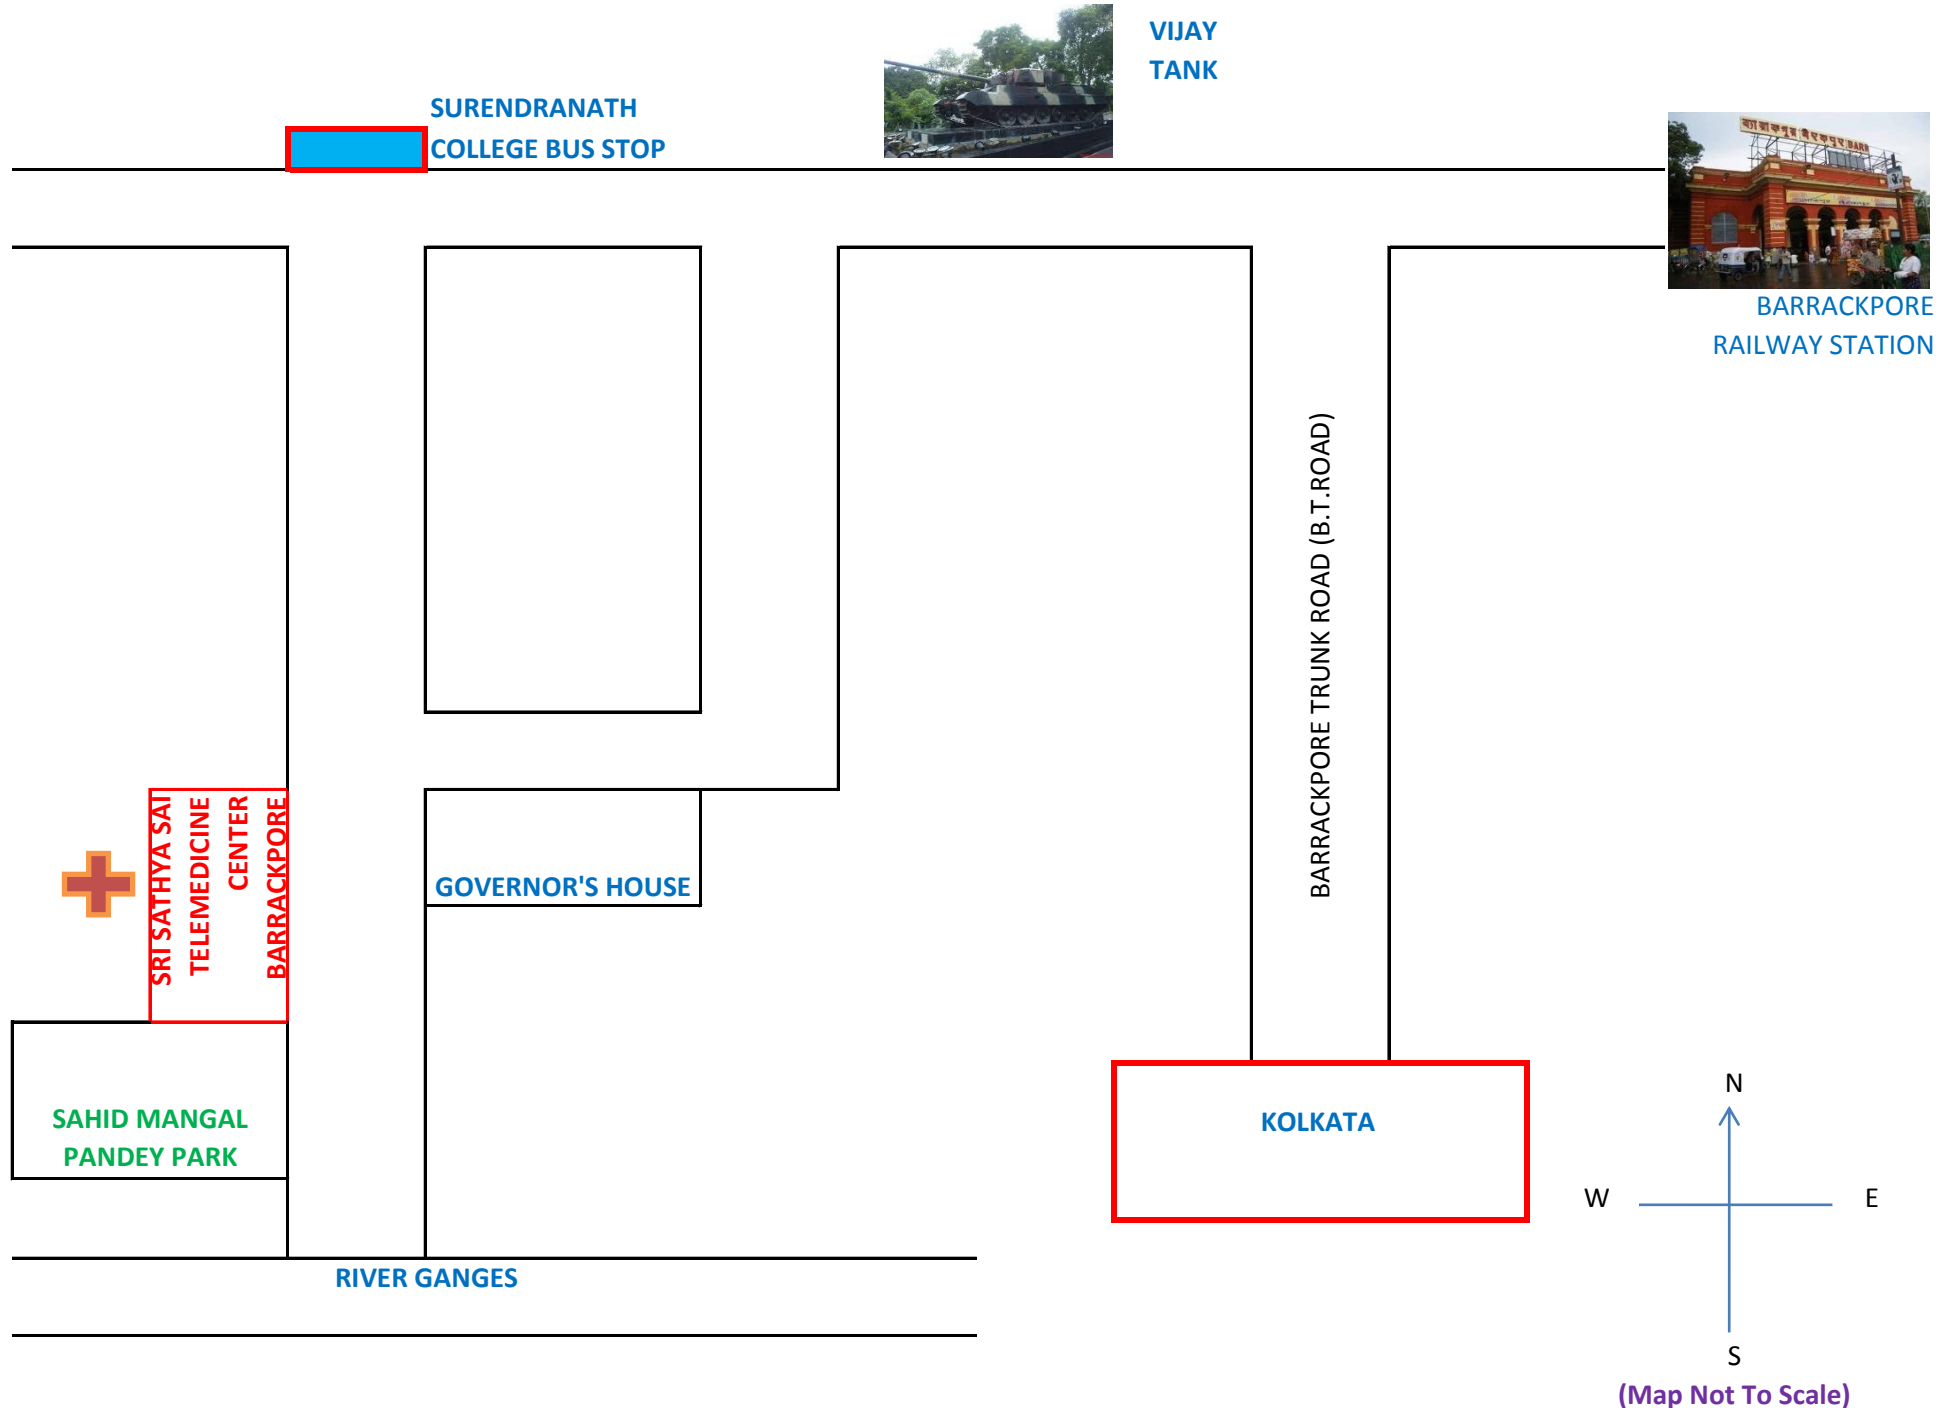

# Road Map for Sri Sathya Sai Telemedicine Center, Barrackpore, West Bengal

N  
W ——— E  
S  
(Map Not To Scale)